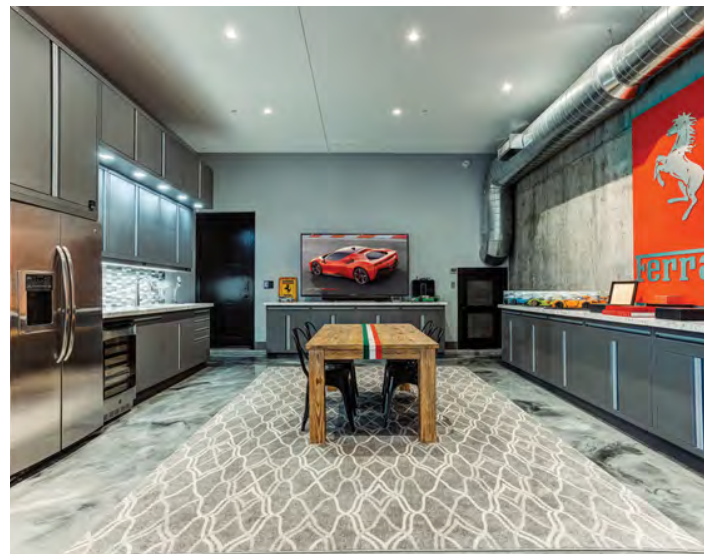

www.baldheadcabinets.com | (877) 966-2253

photos by Tyler Phillips

MARC NORMAND GELINAS INTERIOR DESIGN & ANTIQUES

Designing interiors for over 36 years, **Marc Normand Gelinas** is best known for his classic and inviting designs, reflecting his knowledge of color, scale, and art background. He believes that each project should reflect the personality and personal style of each client, giving them a well-designed, comfortable, and functional space.